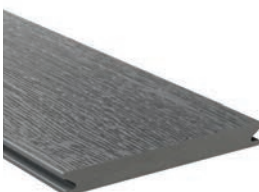

terrafina® **lounge** is unique. Its texture varies from board to board, thereby making the natural wood-look finish more convincing.

The board is fully coated with LIGNOGUARD – an innovative material which guarantees high resistance to stains, and very low maintenance. terrafina® **lounge** is ideal for either fully or partially covered terraces.

terrafina® **lounge** – inspired by nature.

Colour variants

Typ **lounge XL**

Dimensions 196 x 21mm  
Standard lengths 4/ 5 m

196 x 21mm  
4/ 5 m

196 x 21mm  
4/ 5 m

196 x 21mm  
4/ 5 m

196 x 21mm  
4/ 5 m

Typ **lounge**

Dimensions 146 x 21mm  
Standard lengths 4/ 5 m

146 x 21mm  
4/ 5 m

146 x 21mm  
4/ 5 m

146 x 21mm  
4/ 5 m

146 x 21mm  
4/ 5 m