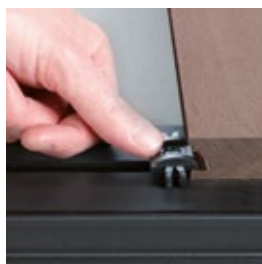

For the sake of nature

- PEFC-certified
- Environmentally friendly- no tropical wood
- 100% recyclable material

lounge XL

Assembly system terrafina®

196 x 21mm

4 / 5 m

easy click& clamp system,
without screws